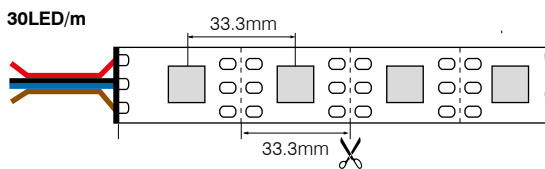

RGB 3-IN-1 DIGITAL LED STRIP

| | |
|-------------------------------|--------------|
| Abmessungen/Dimensions | 5000mm |
| Leuchtmittel/Light source | SMD 5050 |
| Lichtstrom /Luminous Flux | 46 – 300lm/m |
| Leistung/Wattage | 9 – 18W/m |
| Anzahl LEDs/LED Qty | 30, 60LED/m |
| IP-Schutzart/IP-Protection | IP20, IP67 |
| Schutzklasse/Protection Class | III |

| Artikelnummer Article Number | IP IP | LEDs/m LED s/m | CRI CRI | Teilungsmaß Cutting unit | Leistung Wattage | PCB Breite PCB Width | Farbe Color | Lichtstrom Luminous Flux |
|---------------------------------|----------|-------------------|------------|-----------------------------|---------------------|-------------------------|----------------|--|
| Constant Voltage Strips | | | | | | | | |
| P5050Y030G3 | IP20 | 30LED/m | – | 33.3mm | 9W/m | 10mm | RGB | Red: 54lm/m, Green: 150lm/m, Blue: 48lm/m |
| P5050Z030G3 | IP67 | 30LED/m | – | 33.3mm | 9W/m | 12mm | RGB | Red: 52lm/m, Green: 145lm/m, Blue: 46lm/m |
| P5050Y060G3 | IP20 | 60LED/m | – | 16.6mm | 18W/m | 10mm | RGB | Red: 108lm/m, Green: 300lm/m, Blue: 96lm/m |
| P5050Z060G3 | IP67 | 60LED/m | – | 16.6mm | 18W/m | 12mm | RGB | Red: 104lm/m, Green: 290lm/m, Blue: 93lm/m |