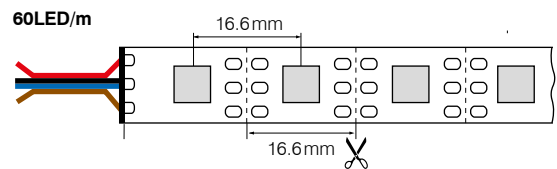

RGB 3-IN-1 DIGITAL LED STRIP

| | |
|-------------------------------|--------------|
| Abmessungen/Dimensions | 5000mm |
| Leuchtmittel/Light source | SMD 5050 |
| Lichtstrom /Luminous Flux | 46 – 300lm/m |
| Leistung/Wattage | 9 – 18W/m |
| Anzahl LEDs/LED Qty | 30, 60LED/m |
| IP-Schutzart/IP-Protection | IP20, IP67 |
| Schutzklasse/Protection Class | III |

| Artikelnummer Article Number | IP IP | LEDs/m LED s/m | CRI CRI | Teilungsmaß Cutting unit | Leistung Wattage | PCB Breite PCB Width | Farbe Color | Lichtstrom Luminous Flux |
|---------------------------------|----------|-------------------|------------|-----------------------------|---------------------|-------------------------|----------------|--|
| Constant Voltage Strips | | | | | | | | |
| P5050Y030G3 | IP20 | 30LED/m | – | 33.3mm | 9W/m | 10mm | RGB | Red: 54lm/m, Green: 150lm/m, Blue: 48lm/m |
| P5050Z030G3 | IP67 | 30LED/m | – | 33.3mm | 9W/m | 12mm | RGB | Red: 52lm/m, Green: 145lm/m, Blue: 46lm/m |
| P5050Y060G3 | IP20 | 60LED/m | – | 16.6mm | 18W/m | 10mm | RGB | Red: 108lm/m, Green: 300lm/m, Blue: 96lm/m |
| P5050Z060G3 | IP67 | 60LED/m | – | 16.6mm | 18W/m | 12mm | RGB | Red: 104lm/m, Green: 290lm/m, Blue: 93lm/m |